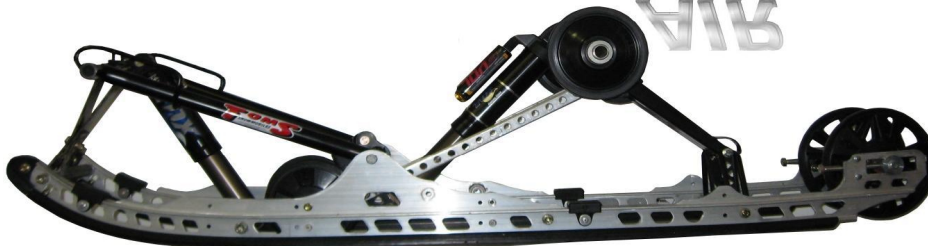

EVOLUTION AIR
EVOLUTION AIR

Rev Air Rear Evolution Air Rear Suspension

Fox Float (Hi-Flow) Front Track Shock

Rider Weight w/ Gear	MTN.	AGG. MTN	Trail	Agg. Trail	Jumping
150 lbs -170 lbs - Main Chamber	45 lbs	45 lbs	45 lbs	50 lbs	55 lbs
171lbs - 200 lbs - Main Chamber	45 lbs	45 lbs	45 lbs	50 lbs	55 lbs
201 lbs - 230 lbs - Main Chamber	50 lbs	50 lbs	50 lbs	52 lbs	55 lbs
231 lbs - 260 lbs - Main Chamber	50 lbs	50 lbs	50 lbs	52 lbs	55 lbs
261 lbs - 290 lbs - Main Chamber	52 lbs	52 lbs	52 lbs	52 lbs	55 lbs

Fox Float R EVOL Rear Track Shock

Rider Weight w/ Gear	MTN.	AGG. MTN	Trail	Agg. Trail	Jumping
150 lbs -170 lbs - Main Chamber	105 lbs	110 lbs	115 lbs	115 lbs	120 lbs
EVOL Chamber	145 lbs	155 lbs	155 lbs	155 lbs	175 lbs
171lbs - 200 lbs - Main Chamber	110 lbs	115 lbs	110 lbs	115 lbs	125 lbs
EVOL Chamber	155 lbs	155 lbs	155 lbs	155 lbs	180 lbs
201 lbs - 230 lbs - Main Chamber	120 lbs	120 lbs	120 lbs	125 lbs	130 lbs
EVOL Chamber	160 lbs	165 lbs	165 lbs	165 lbs	185 lbs
231 lbs - 260 lbs - Main Chamber	130 lbs	130 lbs	130 lbs	135 lbs	140 lbs
EVOL Chamber	165 lbs	175 lbs	175 lbs	175 lbs	190 lbs
261 lbs - 290 lbs - Main Chamber	135 lbs	135 lbs	135 lbs	135 lbs	145 lbs
EVOL Chamber	175 lbs	175 lbs	175 lbs	175 lbs	195 lbs